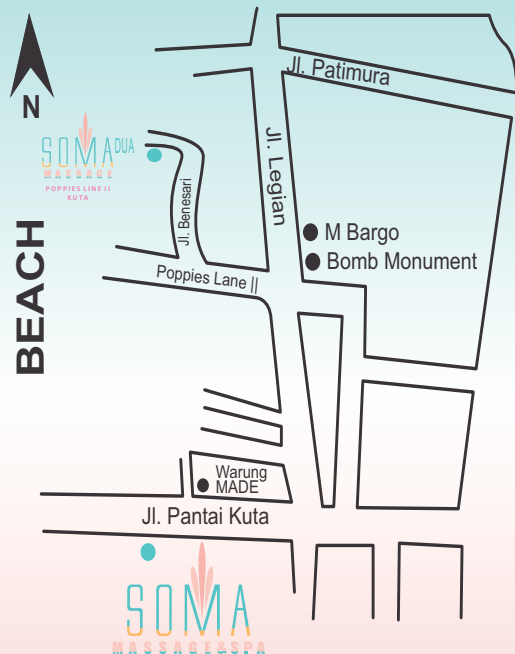

*Your birthday today?
Show your ID and get 10% discount
of any body treatment !*

*Are you looking for a present ?
Ask for our popular vouchers !*

OPEN DAILY

09 am - 12 midnight

Address : Jl. Pantai Kuta NO. 29D

Tel. +62 361-889 86 67, +62 81 999 39 39 22

www.soma-massage.com

All price including Tax
We do not provide any pick up service.